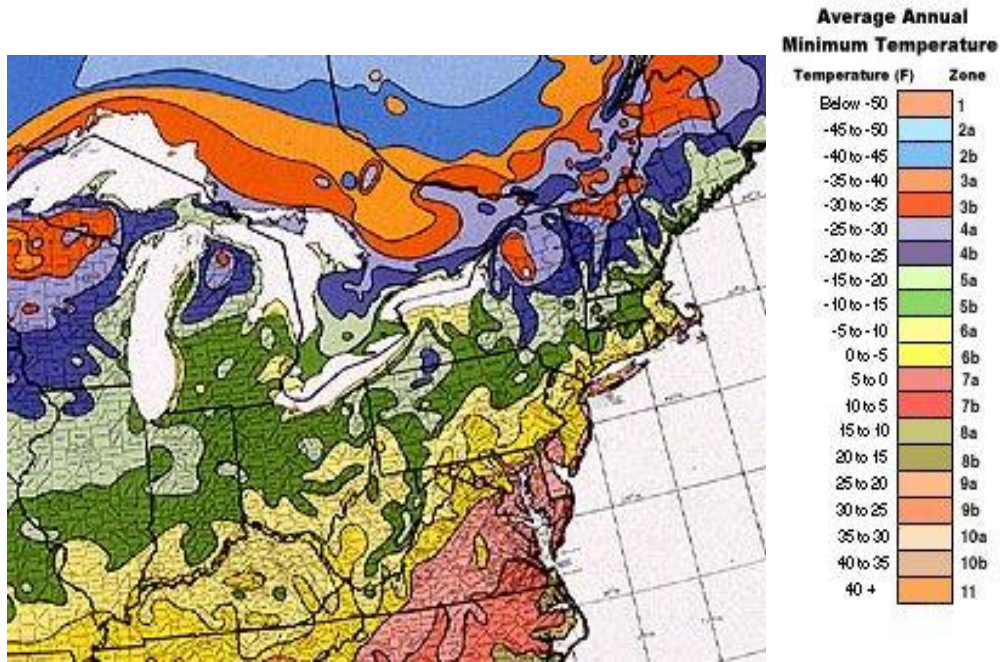

The 2003 US National Arboretum "Web Version" of the 1990 USDA Plant Hardiness Zone Map

Check the color of the section in your area of the map with the color key below.

Zones 2a through 7b represented here.

USDA Hardiness Zones and Average Annual Minimum Temperature Range

5a	-20 to -15 F	-26.2 to -28.8 C	Des Moines, Iowa; Illinois
5b	-15 to -10 F	-23.4 to -26.1 C	Columbia, Missouri; Mansfield, Pennsylvania